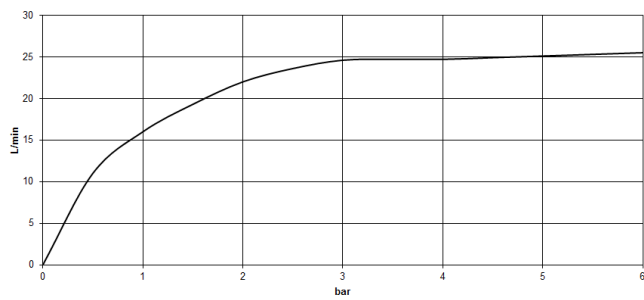

LULU Single-lever bath mixer with stand pipe for free-standing assembly with hand shower set - Brushed Platinum

LULU

25 863 710

- spout: circular, air-enriched flow
 - max. flow 26.4 l/min at 3 bar flow pressure
 - Hand shower: COMPACT RAIN, max. flow rate 6.8 l/min (at 3 bar)
 - bar-type hand shower with anti-scale system
 - wall bracket
 - automatic bath/shower diverter
 - 215mm projection
 - total height 932 - 1002 mm
 - stand pipe height 598 - 668 mm
 - height up to aerator 825 – 895 mm
 - push-on rosette 131 x 131 mm
 - metal shower hose 1250mm with integrated anti-twist protection
- Intrinsic protection against back flow.**

Flow rate chart

Certificates

Belgaqua_19_77_27. IAPMO_4976 (2). WRAS_2003006. LGA_29727. Belgaqua_24-003-27_1.

25 863 710

LULU Single-lever bath mixer with stand pipe for free-standing assembly with hand shower set - Brushed Platinum