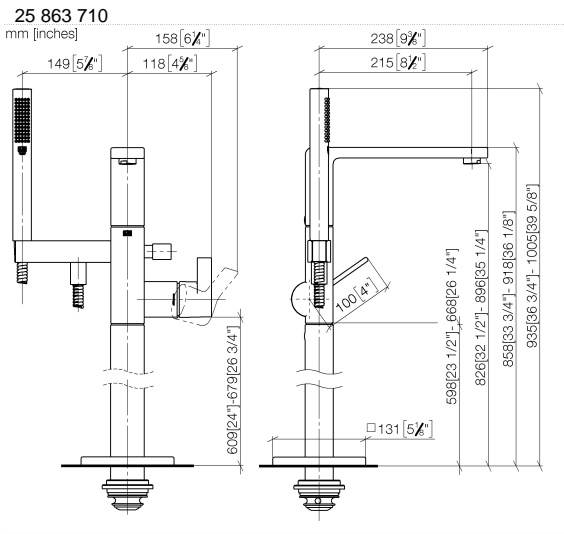

Flow rate chart

Certificates

Belgaqua_19_77_27. IAPMO_4976 (2). WRAS_2003006. LGA_29727. Belgaqua_24-003-27_1.