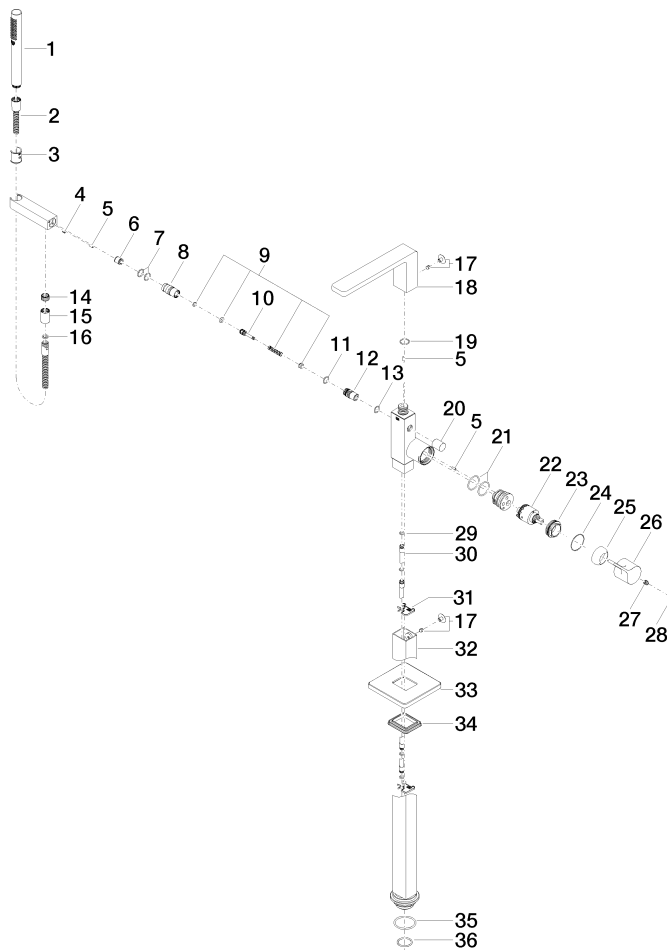

25 863 710

LULU Single-lever bath mixer with stand pipe for free-standing assembly with hand shower set - Brushed Platinum

LULU

25 863 710

Spare parts list

No.	Item Number	Name	Quantity used	Delivery time
1	90 12 11 140 30-06	shower	1	10
2	90 30 02 072 00-06	Metal shower hose 1/2" x 3/8" x 1250 mm - Brushed Platinum	1	10
3	09 18 40 118 90	sleeve	1	2
4	09 31 11 058 90	pin	1	2
5	09 31 11 040 90	pin	3	2
6	90 23 01 141 00 90	back-flow preventer	1	2
7	90 14 10 010 00 90	seal	2	2
8	09 24 03 130-00	nipple	1	10
9	90 16 02 023 00 90	spring	1	2
10	09 31 09 094 20-06	pull-rod	1	10
11	90 14 10 055 00 90	seal	1	2
12	09 21 34 080-06	nipple	1	10
13	90 14 10 033 00 90	seal	1	2
14	09 24 03 069 90	nipple	1	2
15	90 21 02 069 00-06	cover	1	10
16	90 14 20 026 00 90	seal	1	2
17	04 31 20 034 00 90	plug	2	2
18	90 11 71 043 00-06	spout	1	10
19	09 14 10 031 90	seal	1	2
20	09 20 71 031-06	handle	1	10
21	09 14 10 148 90	seal	2	2
22	90 15 05 039 00 90	cartridge	1	2
23	09 24 04 298 90	nut	1	2
24	09 14 10 037 90	seal	1	2
25	09 28 30 036-06	cover	1	10
26	09 20 80 022-06	handle	1	10
27	90 31 11 030 00 90	pin	1	2
28	90 31 20 087 00-06	plug	1	10
29	09 14 10 139 90	seal	2	2
30	04 28 22 025 00 90	connection	2	2
31	09 20 93 051 90	holder	2	2
32	04 28 22 024 00-06	pipe	1	10
33	09 27 71 011-06	rosette	1	10
34	09 14 03 107 90	seal	1	2
35	09 14 10 084 90	seal	1	2
36	09 14 10 018 90	seal	1	2